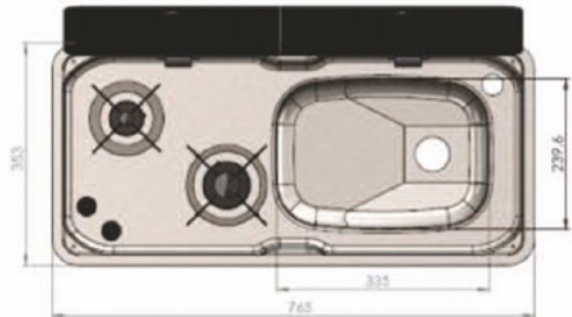

Introducing the CAN GR1765 sink and two burner hob combination

This unit has been specifically designed to offer a combination unit with two burners and a sink that is robust, compact and is ideal for camper vans and smaller vehicles thus giving the end user more working/serving area within the vehicle.

This quality unit has been specifically manufactured to meet type approval. With a practical design it has individual lifting black glass lids for both sink and hob area fitted with ro-bust hinges. It comes with a choice of right hand or left hand sink.

Offering exceptional value for money.
Quantity discounts available upon request.

CAN GR1765

10699RH RH Sink *10699LH* LH Sink

Size: H:151 mm x L:765 mm x D:353 mm

Colour: Matt stainless steel sink with black glass lids

Includes sink waste, excludes tap

Also available with single lid GR1760