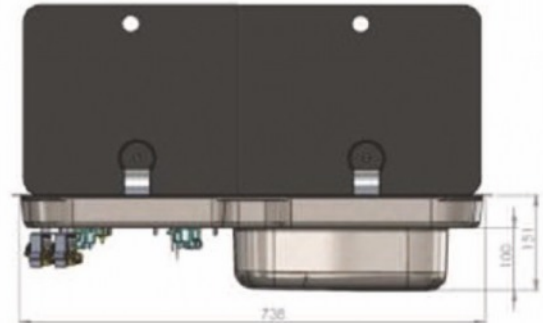

Introducing the CAN GR1765 sink and two burner hob combination

This unit has been specifically designed to offer a combination unit with two burners and a sink that is robust, compact and is ideal for camper vans and smaller vehicles thus giving the end user more working/serving area within the vehicle.

This quality unit has been specifically manufactured to meet type approval. With a practical design it has individual lifting black glass lids for both sink and hob area fitted with ro-bust hinges. It comes with a choice of right hand or left hand sink.

Offering exceptional value for money.
Quantity discounts available upon request.

CAN GR1765

10699RH RH Sink *10699LH* LH Sink

Size: H:151 mm x L:765 mm x D:353 mm

Colour: Matt stainless steel sink with black glass lids

Includes sink waste, excludes tap

Also available with single lid GR1760