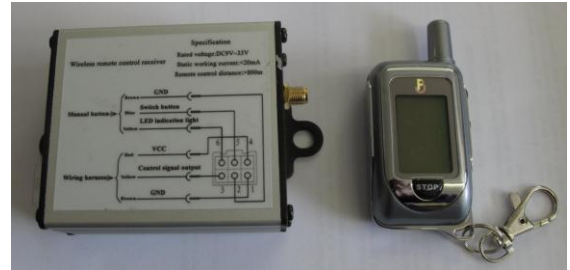

Remote Control Module
(part number 30470)

Internal Window Frame Kit for VW T5

We now stock plastic frame kits for the short-wheel base with barn door model which comprises six frames. These frames provide a high quality finishing touch to the interior. The frames are black, and easy to install. We are looking to introduce further kits to the range, including one for the long-wheel base model, and the tailgate version. Part number: 60400.