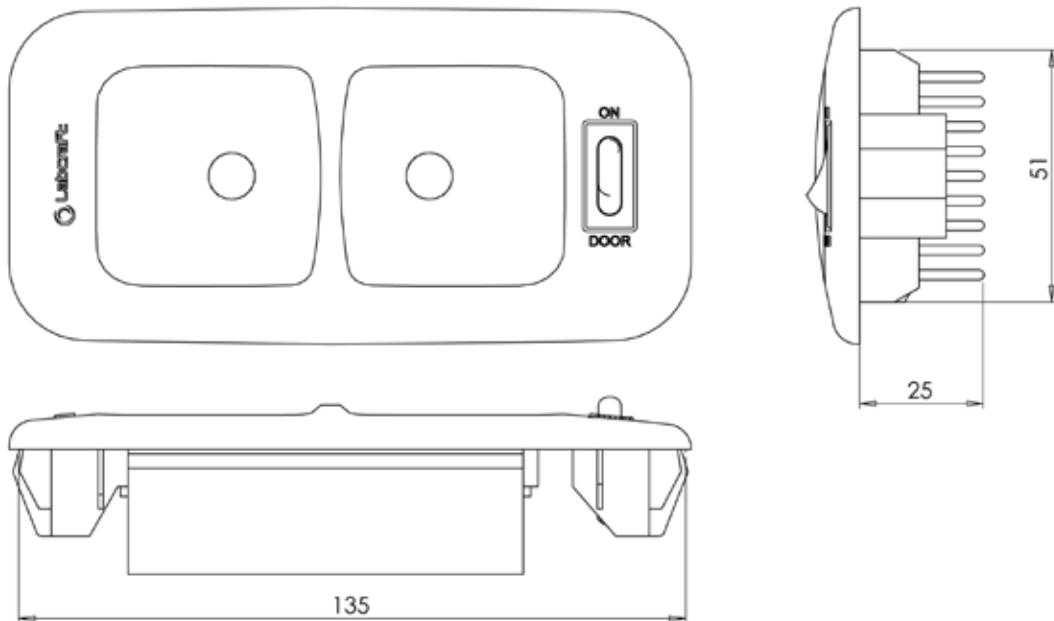

VANLITE V60

Long life, high intensity Cree LEDs - The LED Vanlite V60 uses the latest in LED technology offering optimum performance and extended life, thereby reducing vehicle downtime and increasing productivity. The V60 uses only 6W to produce 624 lumens of clean white light, which is up to 7 times brighter than the original OEM light, whilst using up to half the power consumption, creating a safer, more productive working environment.

Fits into existing OEM aperture & connector - The V60 carries exactly the same fitment specification as the original OEM light to enable quick & easy installation.

Quick & easy to install - The V60 is easy to install without the need for more holes or drilling. Simply pop out your original light, unplug and replace with the V60 - in less than 30 seconds.

10 year warranty - Built with the latest hi-tech heat management and hard-wearing components, the V60 comes with Labcraft's market leading 10 year warranty.

SPECIFICATION			ALL DIMENSIONS HAVE A TOLERANCE OF +/-1mm
		12V	Compatible Makes & Models
Voltage Range	VDC	10-32	VW: Caddy, Transporter, Crafter (2017 onwards)
Average Current	A	0.45	
Light Output	lm	624	
Watts	W	6W	
Weight	kg	0.14	
Temp. Range	°C	-30 to +40	
IP Rating	IP	IP60	

E & OE