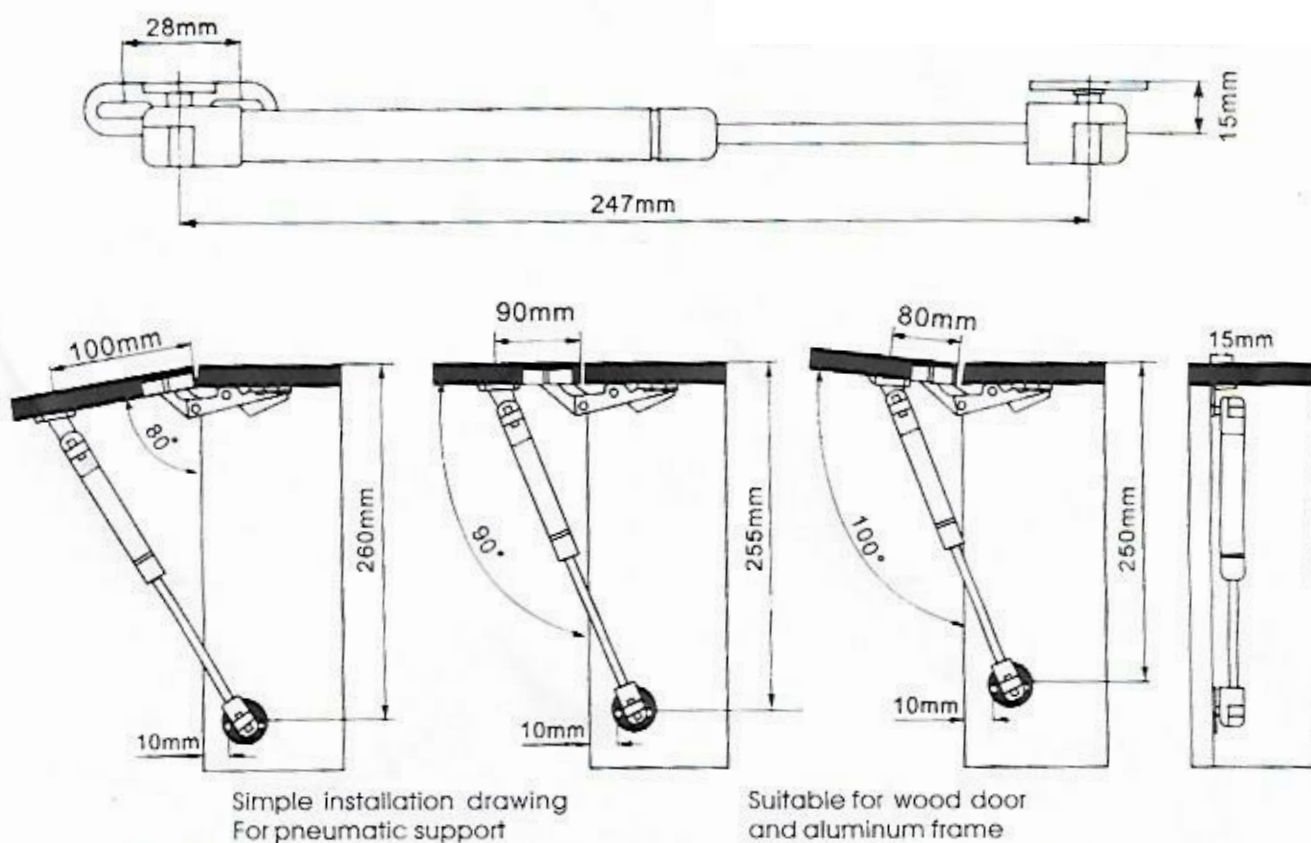

# BRAKING ARM

Pneumatic Support:

Color:silver

Load-bearing: 60N, 80N, 100N, 120N, 140N  
As Request.

## Warning!

Please Don't Use Lubricating oil or similar things.  
It can interrupt reaction of the braking arm.  
Please put the fixing plates well-aligned on the stuff.