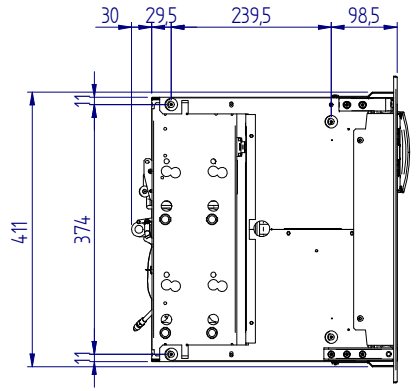

# C50i

STANDARD VERSION (overall dimension)

front

side

top

MOUNTING FLANGE VERSION (built-in dimension)

DOOR INSIDE

DOOR OUTSIDE

STANDARD VERSION (built-in dimension)