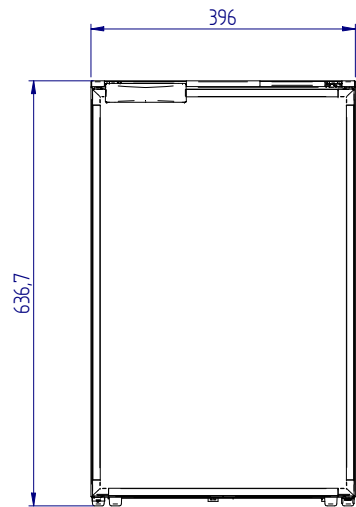

# C50i

STANDARD VERSION (overall dimension)

front

side

top

MOUNTING FLANGE VERSION (built-in dimension)

DOOR INSIDE

DOOR OUTSIDE

STANDARD VERSION (built-in dimension)