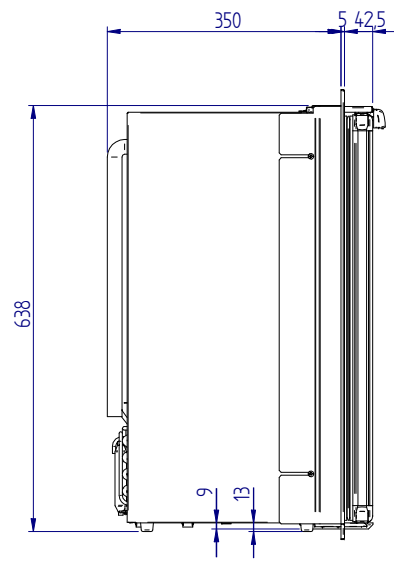

# C50i

STANDARD VERSION (overall dimension)

front

side

top

MOUNTING FLANGE VERSION (built-in dimension)

DOOR INSIDE

DOOR OUTSIDE

STANDARD VERSION (built-in dimension)