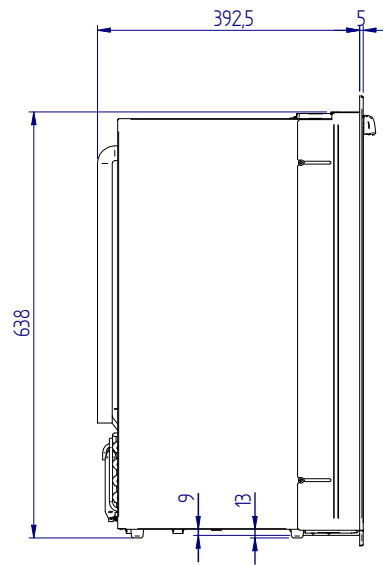

# C50i

STANDARD VERSION (overall dimension)

front

side

top

MOUNTING FLANGE VERSION (built-in dimension)

DOOR INSIDE

DOOR OUTSIDE

STANDARD VERSION (built-in dimension)