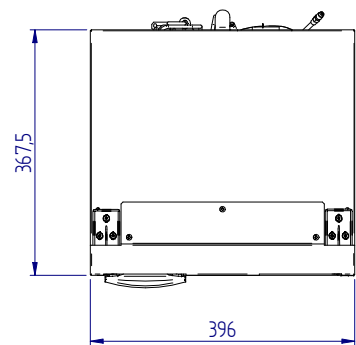

# C50i

STANDARD VERSION (overall dimension)

front

side

top

MOUNTING FLANGE VERSION (built-in dimension)

DOOR INSIDE

DOOR OUTSIDE

STANDARD VERSION (built-in dimension)