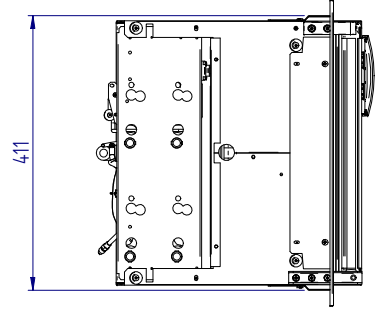

# C50i

STANDARD VERSION (overall dimension)

front

side

top

MOUNTING FLANGE VERSION (built-in dimension)

DOOR INSIDE

DOOR OUTSIDE

STANDARD VERSION (built-in dimension)