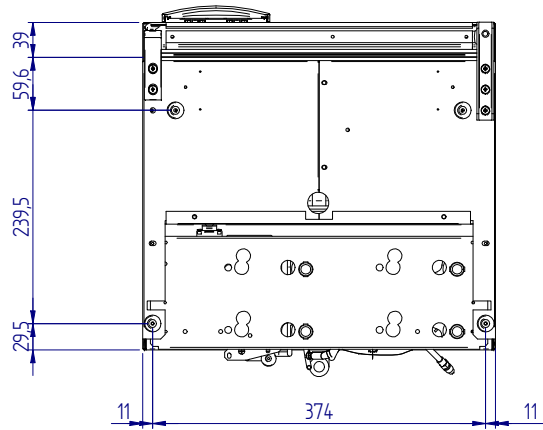

# C50i

STANDARD VERSION (overall dimension)

front

side

top

MOUNTING FLANGE VERSION (built-in dimension)

DOOR INSIDE

DOOR OUTSIDE

STANDARD VERSION (built-in dimension)