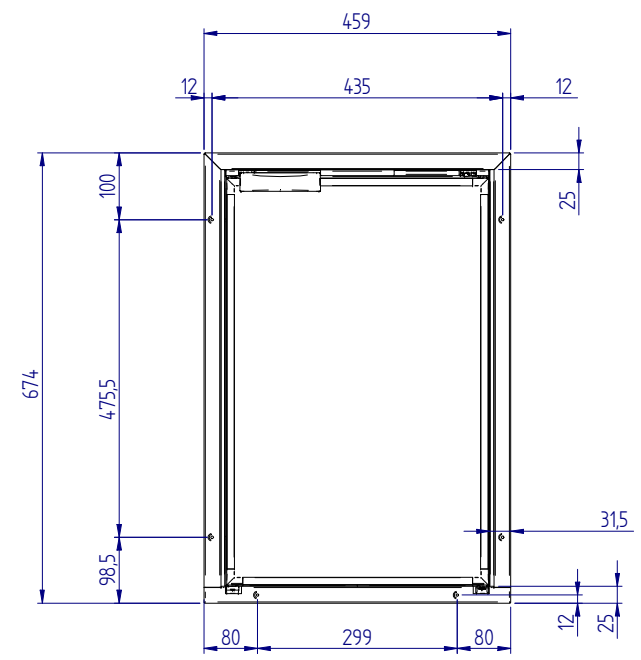

# C50i

STANDARD VERSION (overall dimension)

front

side

top

MOUNTING FLANGE VERSION (built-in dimension)

DOOR INSIDE

DOOR OUTSIDE

STANDARD VERSION (built-in dimension)