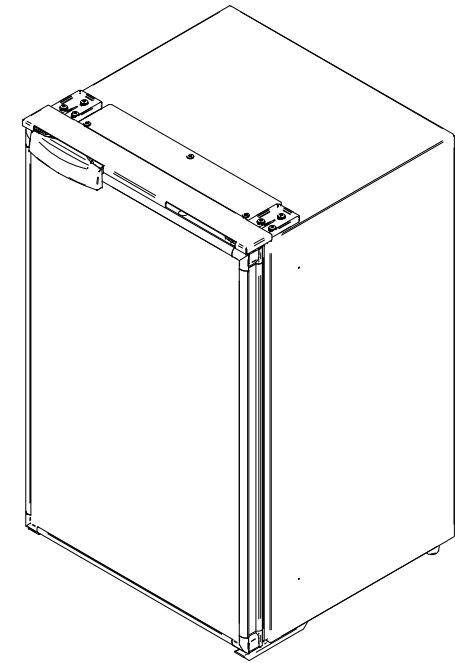

# C50i

STANDARD VERSION (overall dimension)

front

side

top

MOUNTING FLANGE VERSION (built-in dimension)

DOOR INSIDE

DOOR OUTSIDE

STANDARD VERSION (built-in dimension)