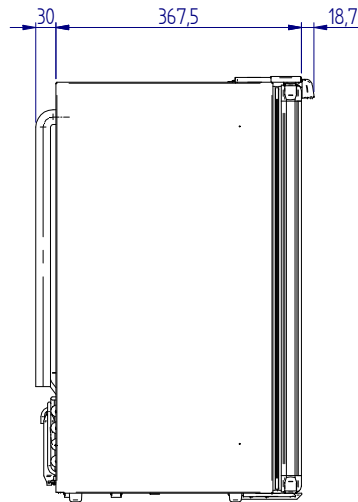

# C50i

STANDARD VERSION (overall dimension)

front

side

top

MOUNTING FLANGE VERSION (built-in dimension)

DOOR INSIDE

DOOR OUTSIDE

STANDARD VERSION (built-in dimension)