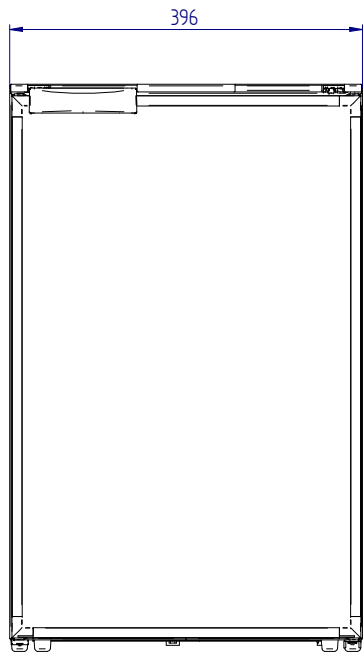

# C50i

STANDARD VERSION (overall dimension)

front

side

top

MOUNTING FLANGE VERSION (built-in dimension)

DOOR INSIDE

DOOR OUTSIDE

STANDARD VERSION (built-in dimension)