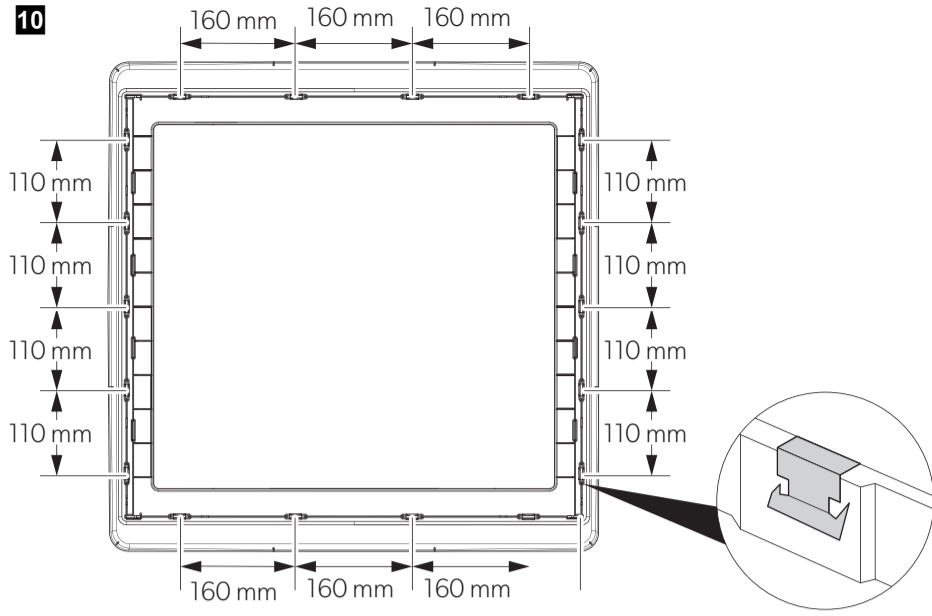

10

11

12

13

14

DOMETIC

YOUR LOCAL DEALER
dometic.com/dealer

YOUR LOCAL SUPPORT
dometic.com/contact

YOUR LOCAL SALES OFFICE
dometic.com/sales-offices

A complete list of Dometic companies, which comprise the Dometic Group, can be found in the public filings of:
DOMETIC GROUP AB Hemvärnsgatan 15 SE-17154 Solna Sweden