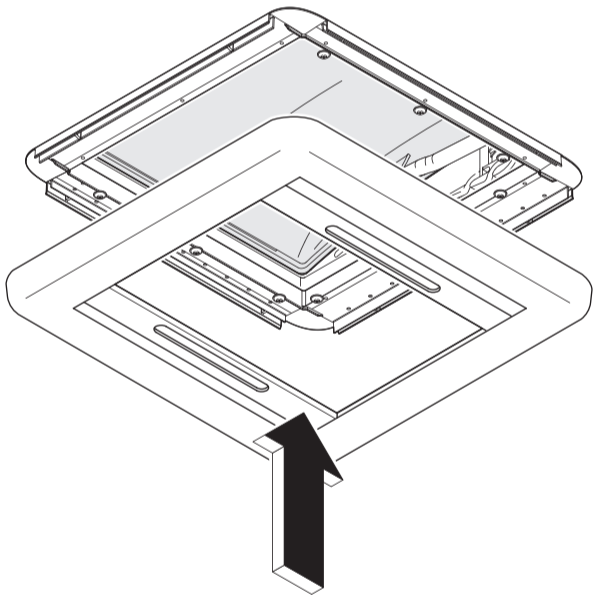

10

11

12

13

14

DOMETIC

YOUR LOCAL DEALER
dometic.com/dealer

YOUR LOCAL SUPPORT
dometic.com/contact

YOUR LOCAL SALES OFFICE
dometic.com/sales-offices

A complete list of Dometic companies, which comprise the Dometic Group, can be found in the public filings of:
DOMETIC GROUP AB Hemvärnsgatan 15 SE-17154 Solna Sweden