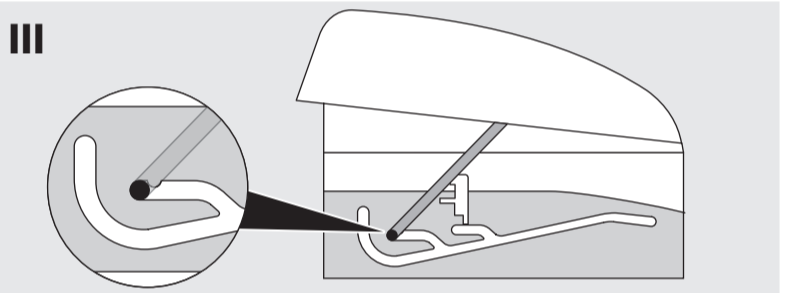

10

11

12

13

14

DOMETIC

YOUR LOCAL DEALER
dometic.com/dealer

YOUR LOCAL SUPPORT
dometic.com/contact

YOUR LOCAL SALES OFFICE
dometic.com/sales-offices

A complete list of Dometic companies, which comprise the Dometic Group, can be found in the public filings of:
DOMETIC GROUP AB Hemvärnsgatan 15 SE-17154 Solna Sweden