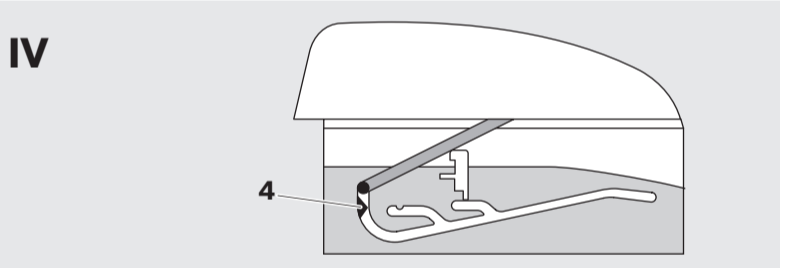

10

11

12

13

14

DOMETIC

YOUR LOCAL DEALER
dometic.com/dealer

YOUR LOCAL SUPPORT
dometic.com/contact

YOUR LOCAL SALES OFFICE
dometic.com/sales-offices

A complete list of Dometic companies, which comprise the Dometic Group, can be found in the public filings of:
DOMETIC GROUP AB Hemvärnsgatan 15 SE-17154 Solna Sweden