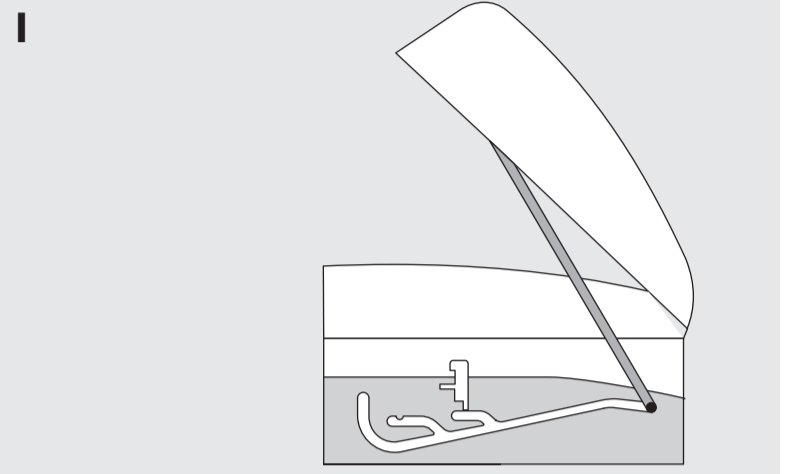

10

11

12

13

14

DOMETIC

YOUR LOCAL DEALER
dometic.com/dealer

YOUR LOCAL SUPPORT
dometic.com/contact

YOUR LOCAL SALES OFFICE
dometic.com/sales-offices

A complete list of Dometic companies, which comprise the Dometic Group, can be found in the public filings of:
DOMETIC GROUP AB Hemvärnsgatan 15 SE-17154 Solna Sweden