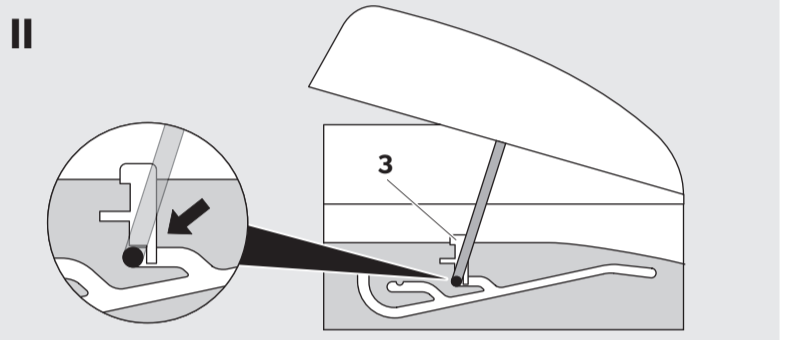

10

11

12

13

14

DOMETIC

YOUR LOCAL DEALER
dometic.com/dealer

YOUR LOCAL SUPPORT
dometic.com/contact

YOUR LOCAL SALES OFFICE
dometic.com/sales-offices

A complete list of Dometic companies, which comprise the Dometic Group, can be found in the public filings of:
DOMETIC GROUP AB Hemvärnsgatan 15 SE-17154 Solna Sweden