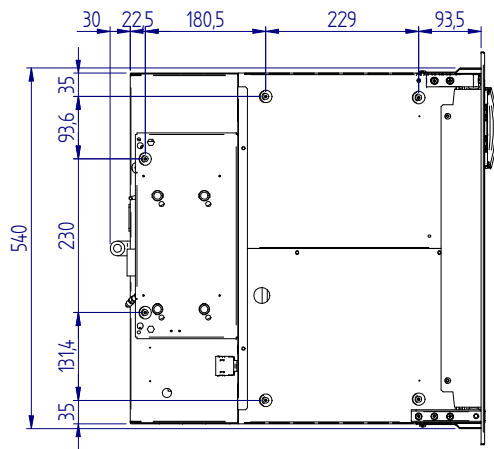

C115i

STANDARD VERSION (overall dimension)

front

side

top

MOUNTING FLANGE VERSION (built-in dimension)

DOOR INSIDE

DOOR OUTSIDE

STANDARD VERSION (built-in dimension)