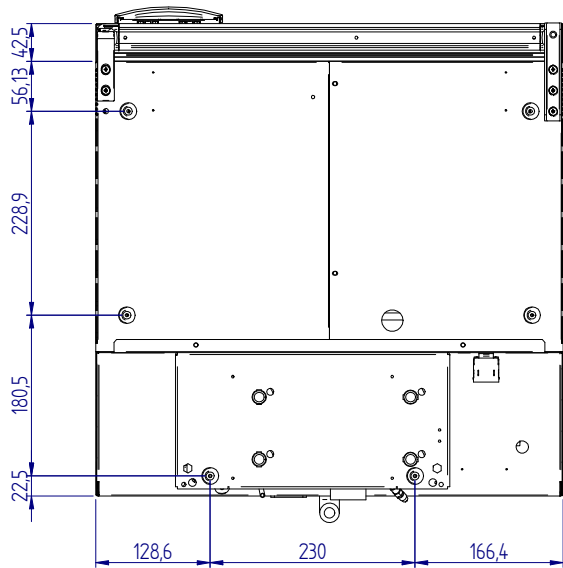

C115i

STANDARD VERSION (overall dimension)

front

side

top

MOUNTING FLANGE VERSION (built-in dimension)

DOOR INSIDE

DOOR OUTSIDE

STANDARD VERSION (built-in dimension)