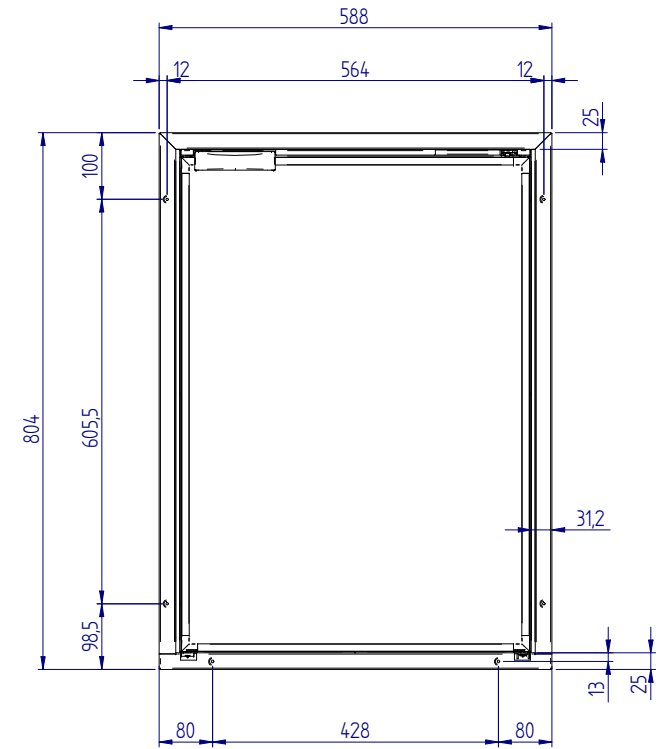

C115i

STANDARD VERSION (overall dimension)

front

side

top

MOUNTING FLANGE VERSION (built-in dimension)

DOOR INSIDE

DOOR OUTSIDE

STANDARD VERSION (built-in dimension)