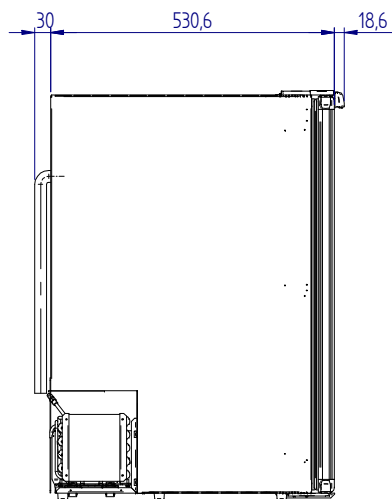

C115i

STANDARD VERSION (overall dimension)

front

side

top

MOUNTING FLANGE VERSION (built-in dimension)

DOOR INSIDE

DOOR OUTSIDE

STANDARD VERSION (built-in dimension)