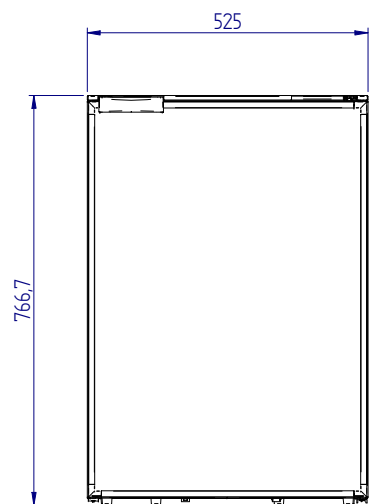

C115i

STANDARD VERSION (overall dimension)

front

side

top

MOUNTING FLANGE VERSION (built-in dimension)

DOOR INSIDE

DOOR OUTSIDE

STANDARD VERSION (built-in dimension)