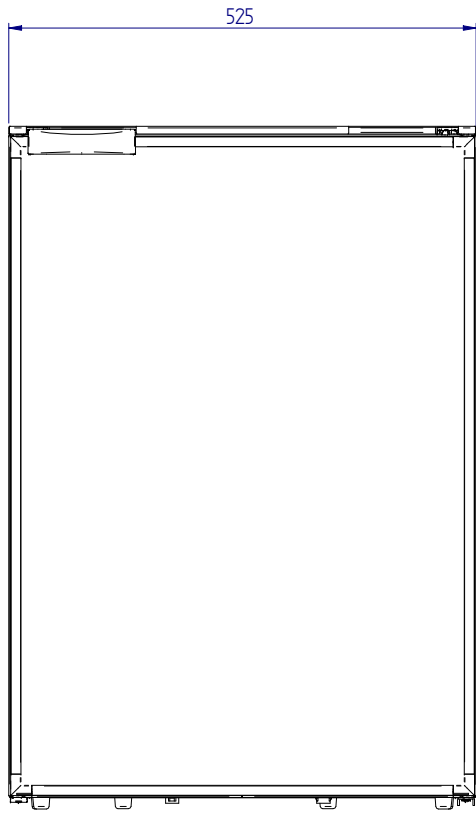

C115i

STANDARD VERSION (overall dimension)

front

side

top

MOUNTING FLANGE VERSION (built-in dimension)

DOOR INSIDE

DOOR OUTSIDE

STANDARD VERSION (built-in dimension)