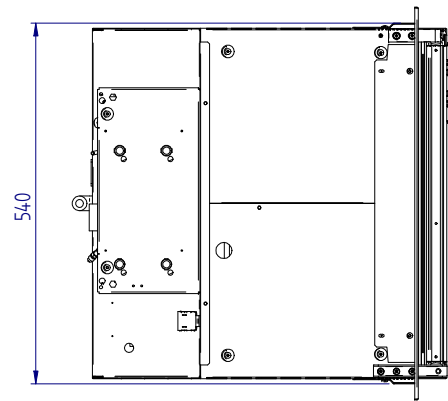

C115i

STANDARD VERSION (overall dimension)

front

side

top

MOUNTING FLANGE VERSION (built-in dimension)

DOOR INSIDE

DOOR OUTSIDE

STANDARD VERSION (built-in dimension)