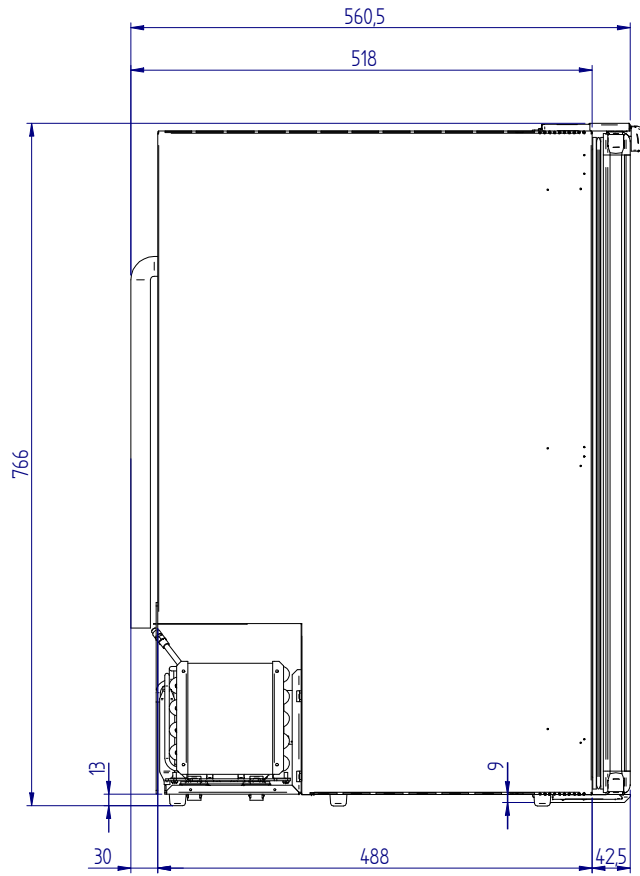

C115i

STANDARD VERSION (overall dimension)

front

side

top

MOUNTING FLANGE VERSION (built-in dimension)

DOOR INSIDE

DOOR OUTSIDE

STANDARD VERSION (built-in dimension)