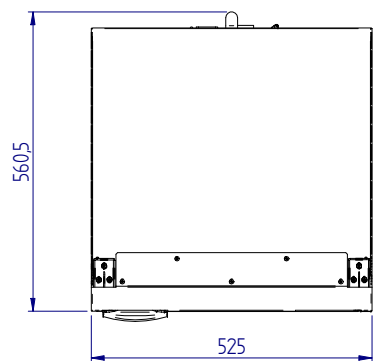

C115i

STANDARD VERSION (overall dimension)

front

side

top

MOUNTING FLANGE VERSION (built-in dimension)

DOOR INSIDE

DOOR OUTSIDE

STANDARD VERSION (built-in dimension)