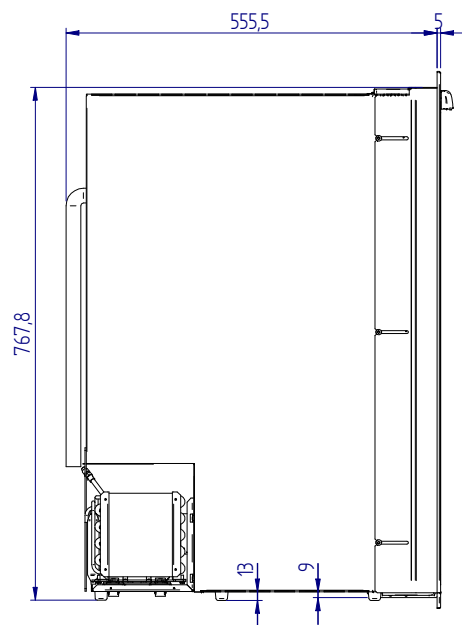

C115i

STANDARD VERSION (overall dimension)

front

side

top

MOUNTING FLANGE VERSION (built-in dimension)

DOOR INSIDE

DOOR OUTSIDE

STANDARD VERSION (built-in dimension)