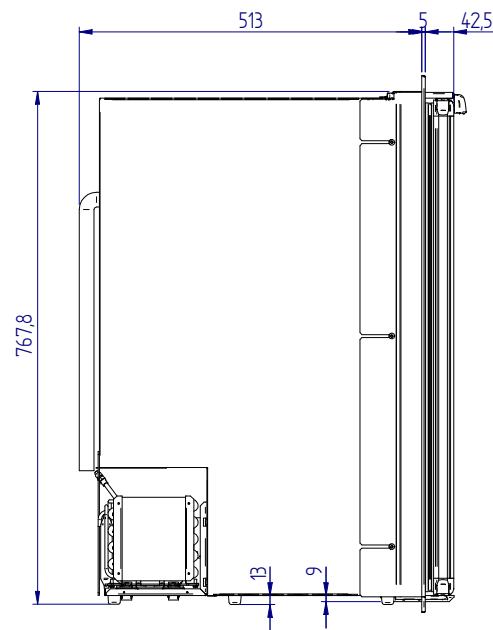

C115i

STANDARD VERSION (overall dimension)

front

side

top

MOUNTING FLANGE VERSION (built-in dimension)

DOOR INSIDE

DOOR OUTSIDE

STANDARD VERSION (built-in dimension)