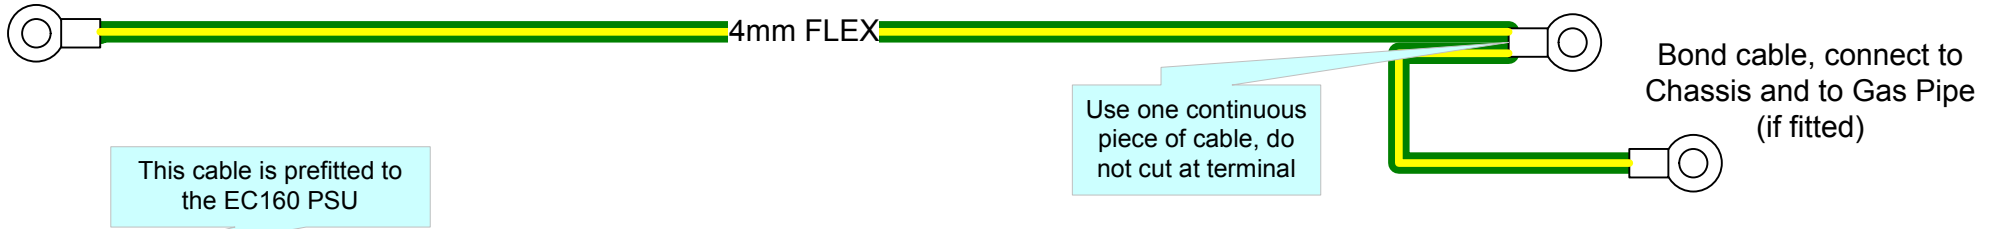

230V Installation

Earth Bond