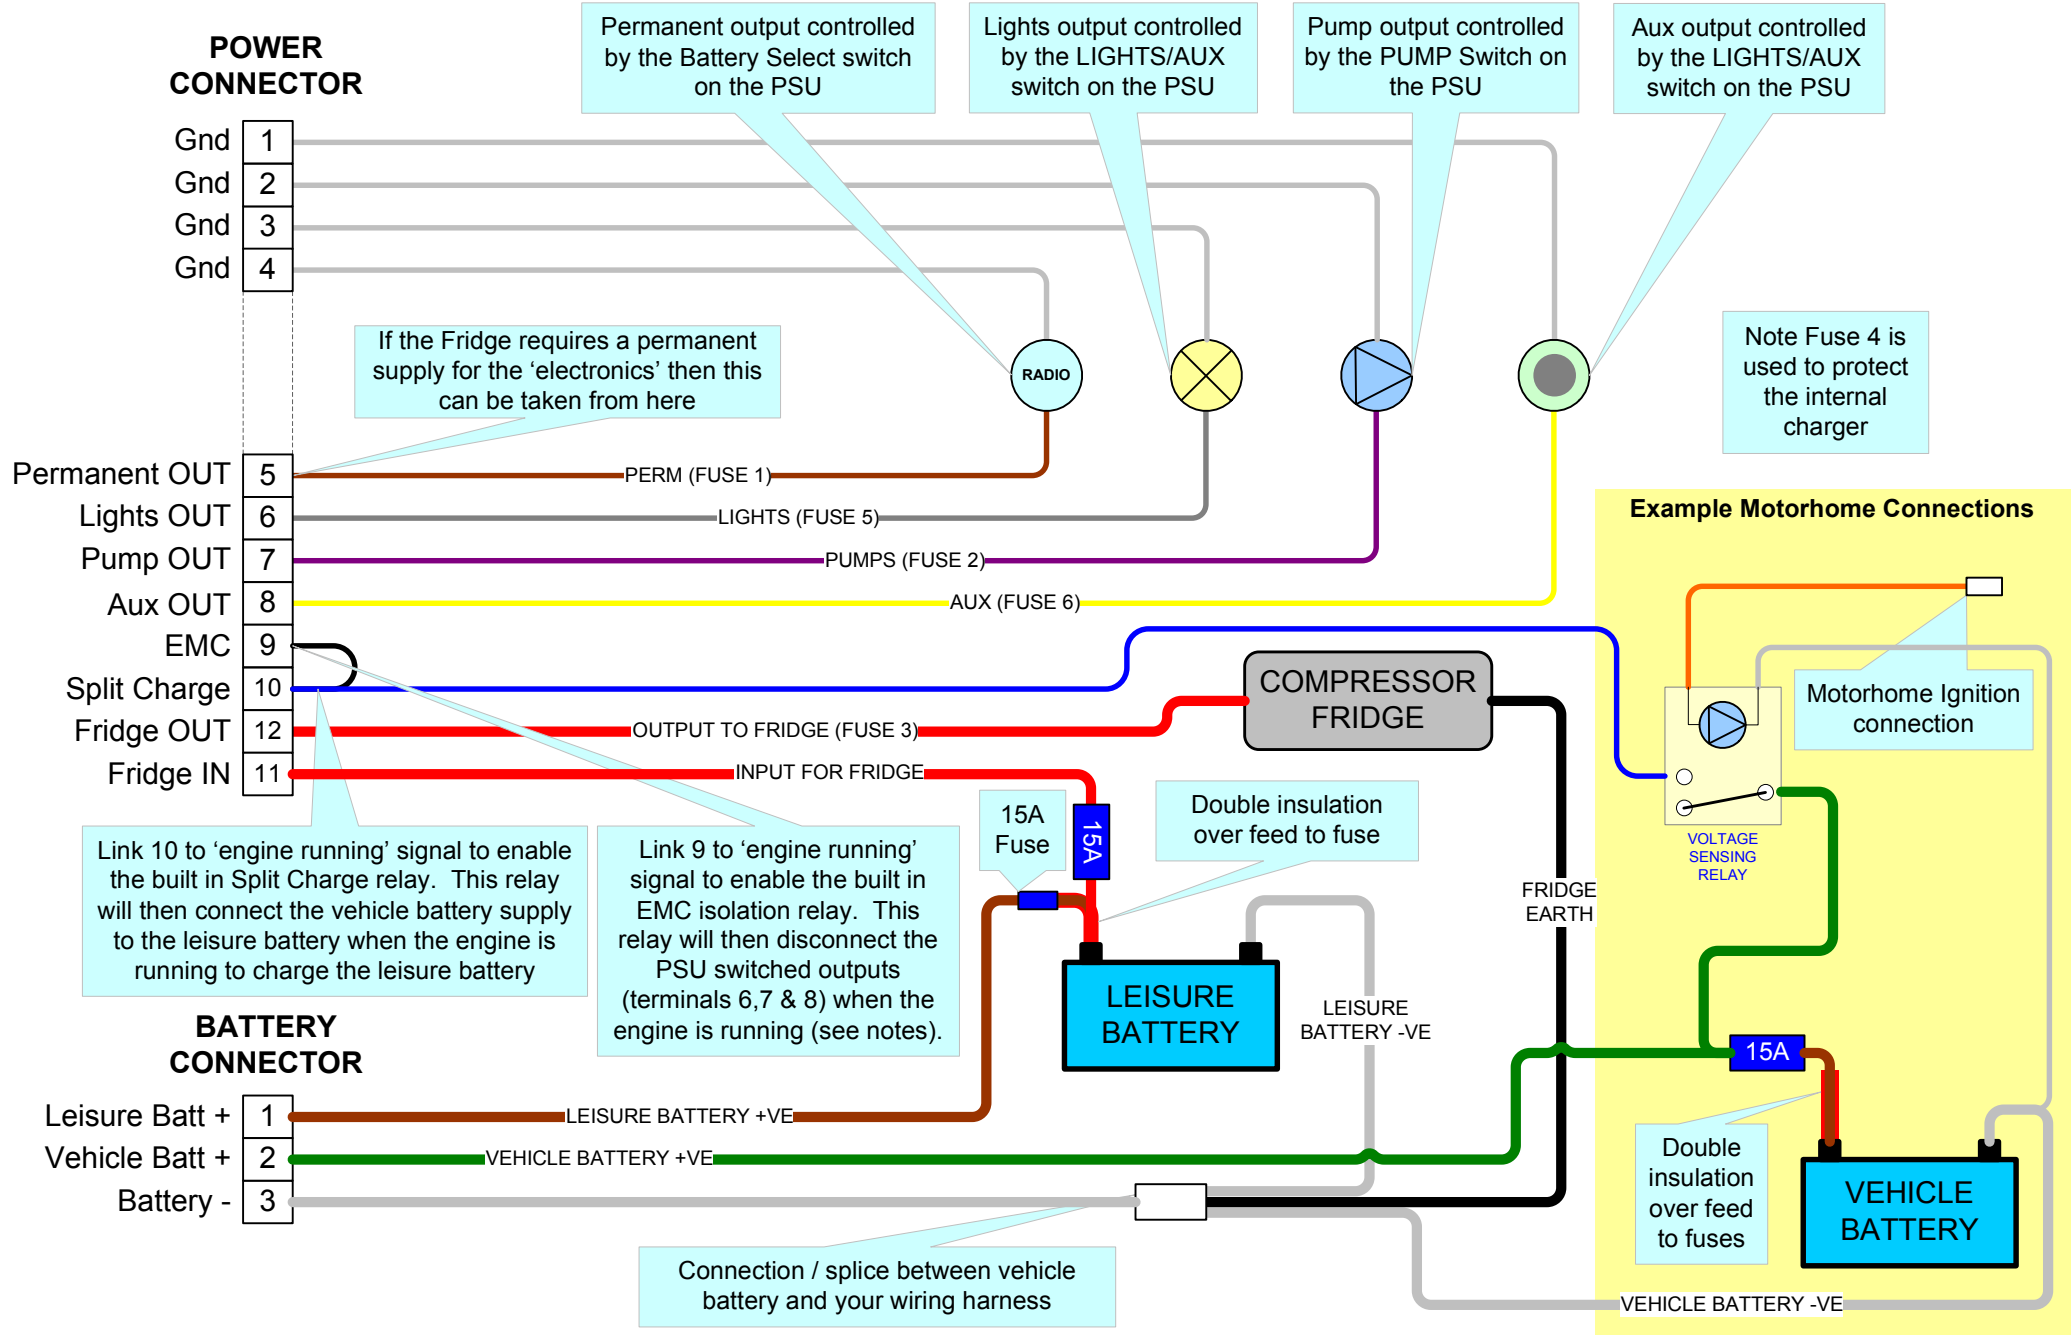

# 12v Installation – Caravan with 13 core cable

# 12v Installation – Caravan with 12S 7 core cable

# 12v Installation – Motorhome Installation with Evaporation Fridge Relay with Alternator connection

# 12v Installation – Motorhome Installation with Compressor Fridge & Voltage Sensing Relay