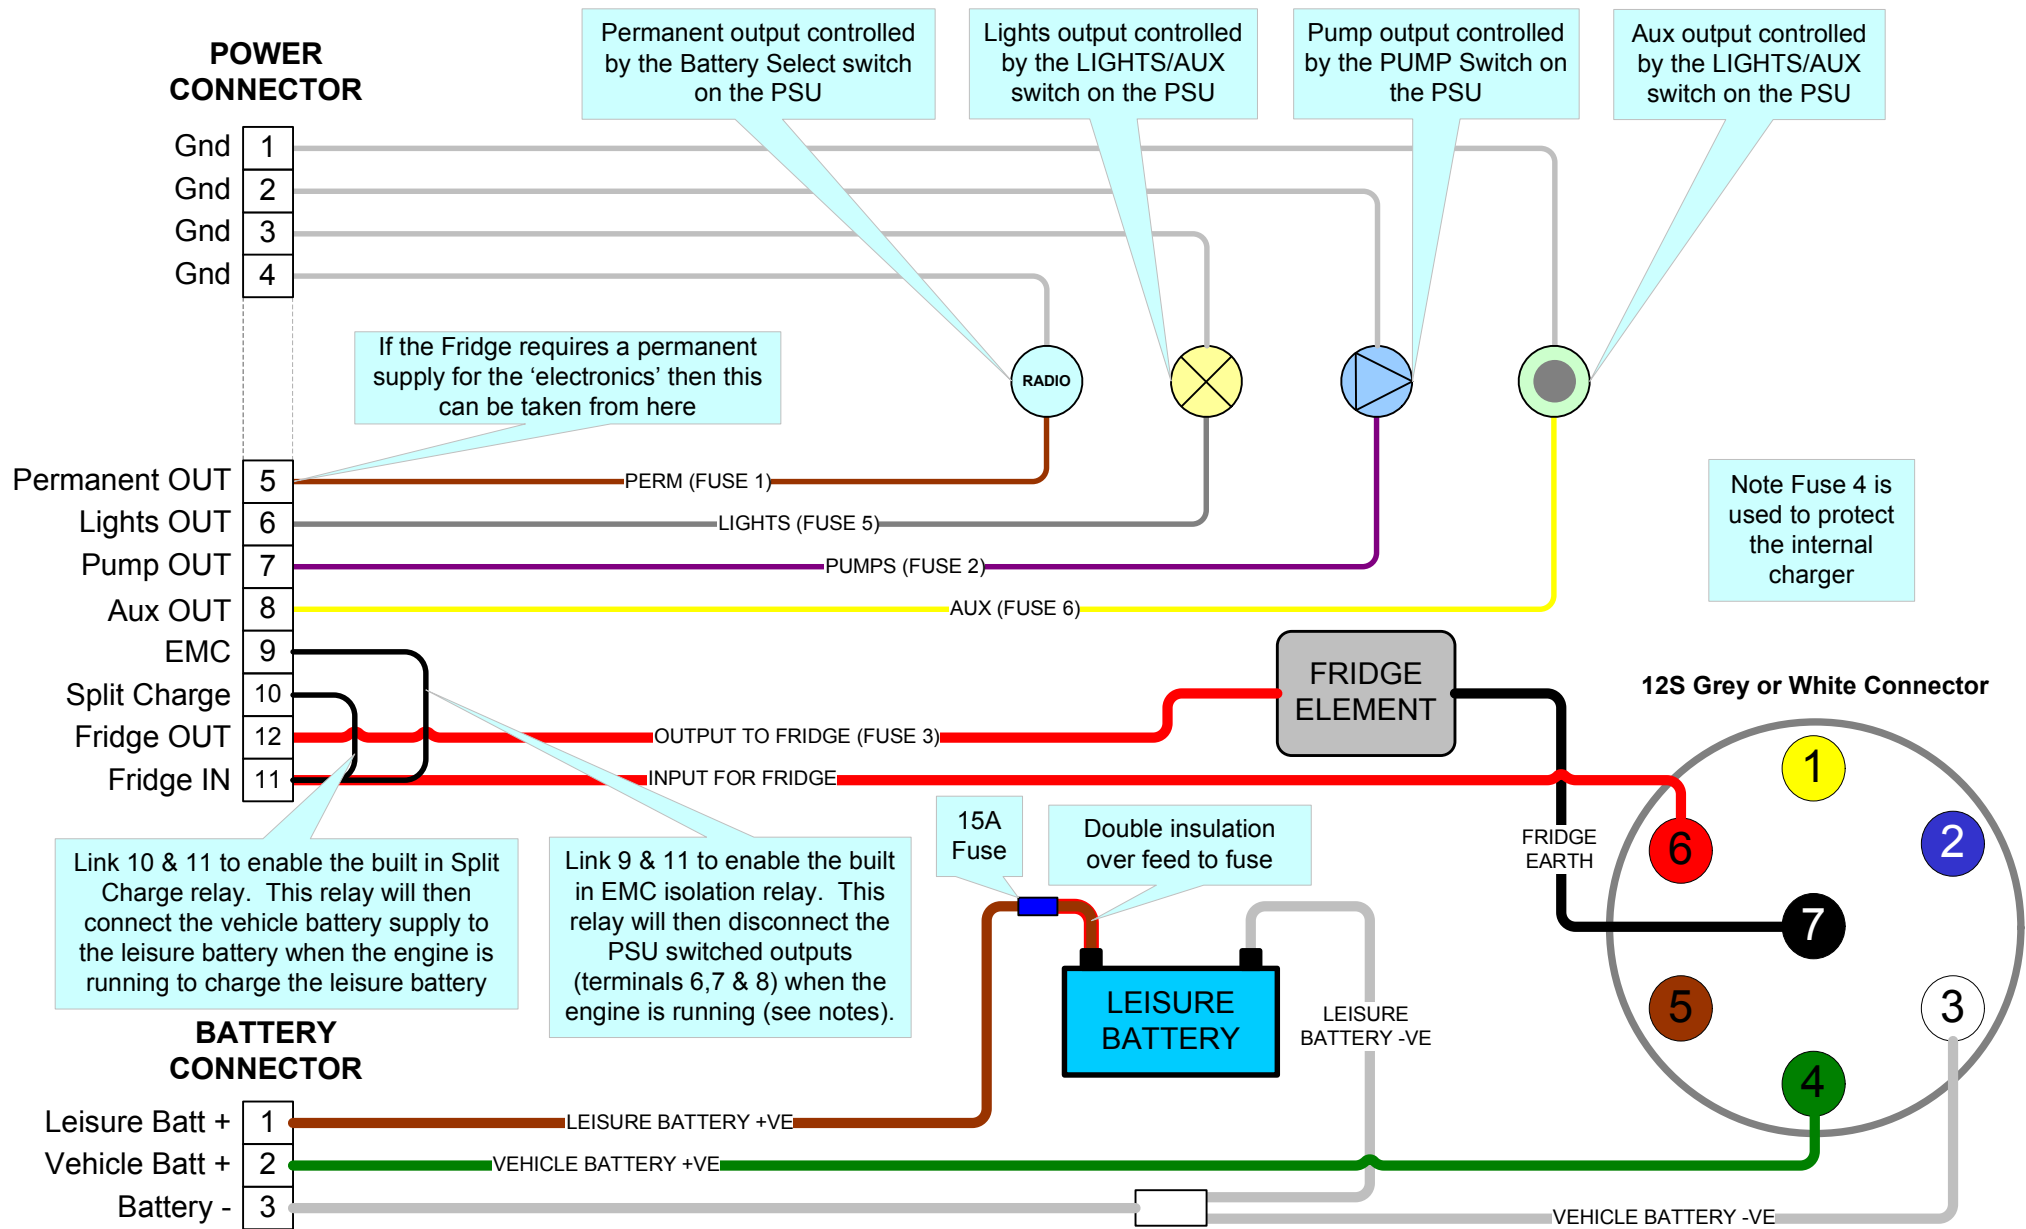

# 12v Installation – Caravan with 13 core cable

# 12v Installation – Caravan with 12S 7 core cable

# 12v Installation – Motorhome Installation with Evaporation Fridge Relay with Alternator connection

### 230V Installation

Earth Bond

230V Input

MCB 3 Output

MCB 2 Output

MCB 1 Output