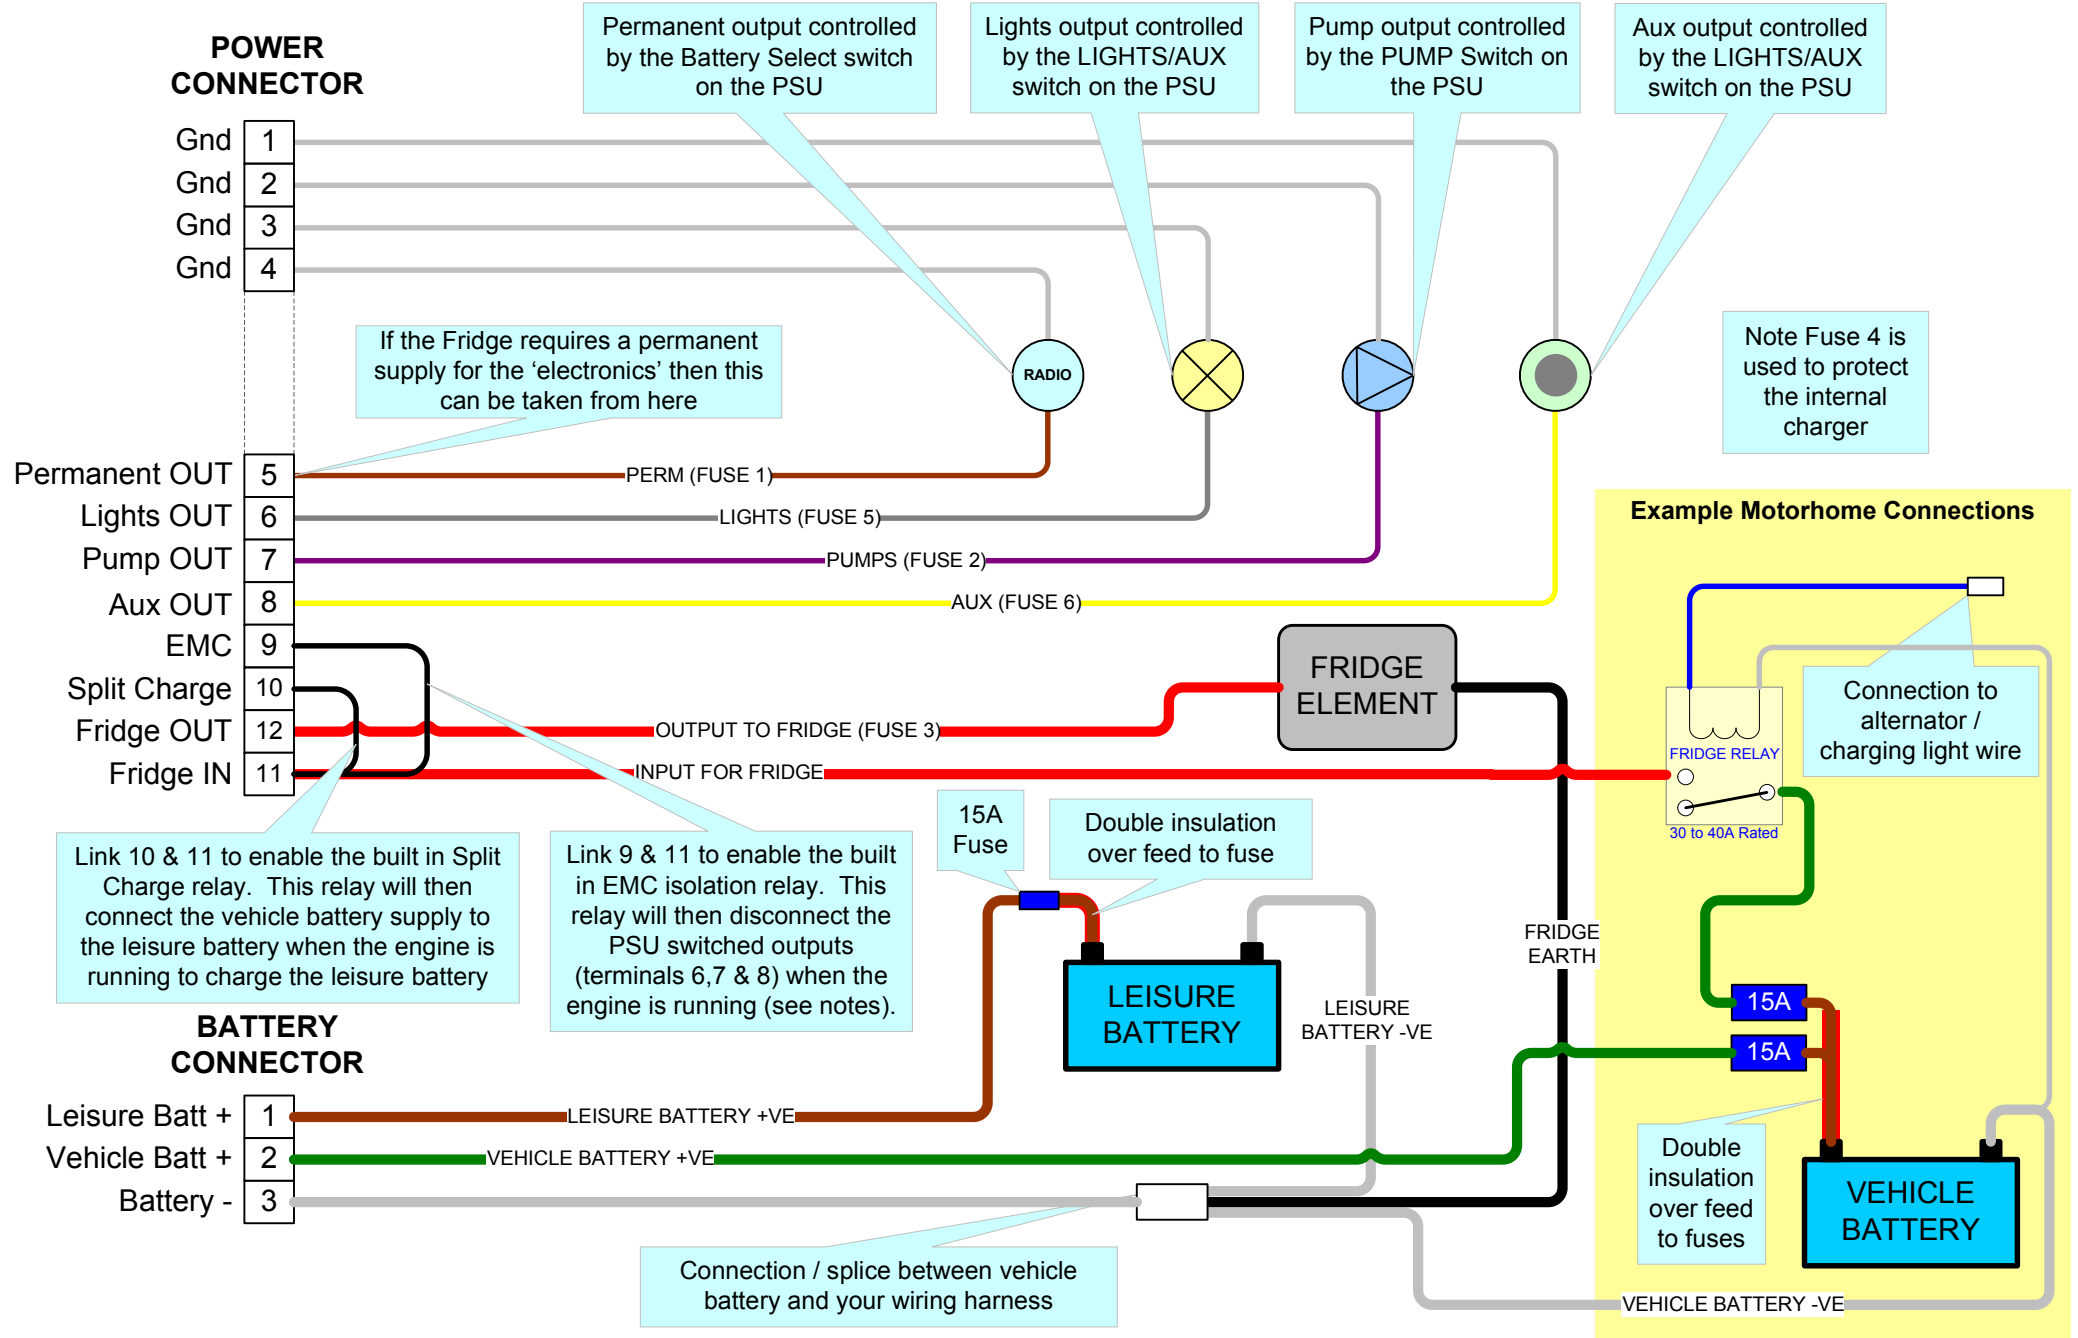

# 12v Installation – Caravan with 13 core cable

# 12v Installation – Caravan with 12S 7 core cable

# 12v Installation – Motorhome Installation with Evaporation Fridge Relay with Alternator connection

# 12v Installation – Motorhome Installation with Compressor Fridge & Voltage Sensing Relay