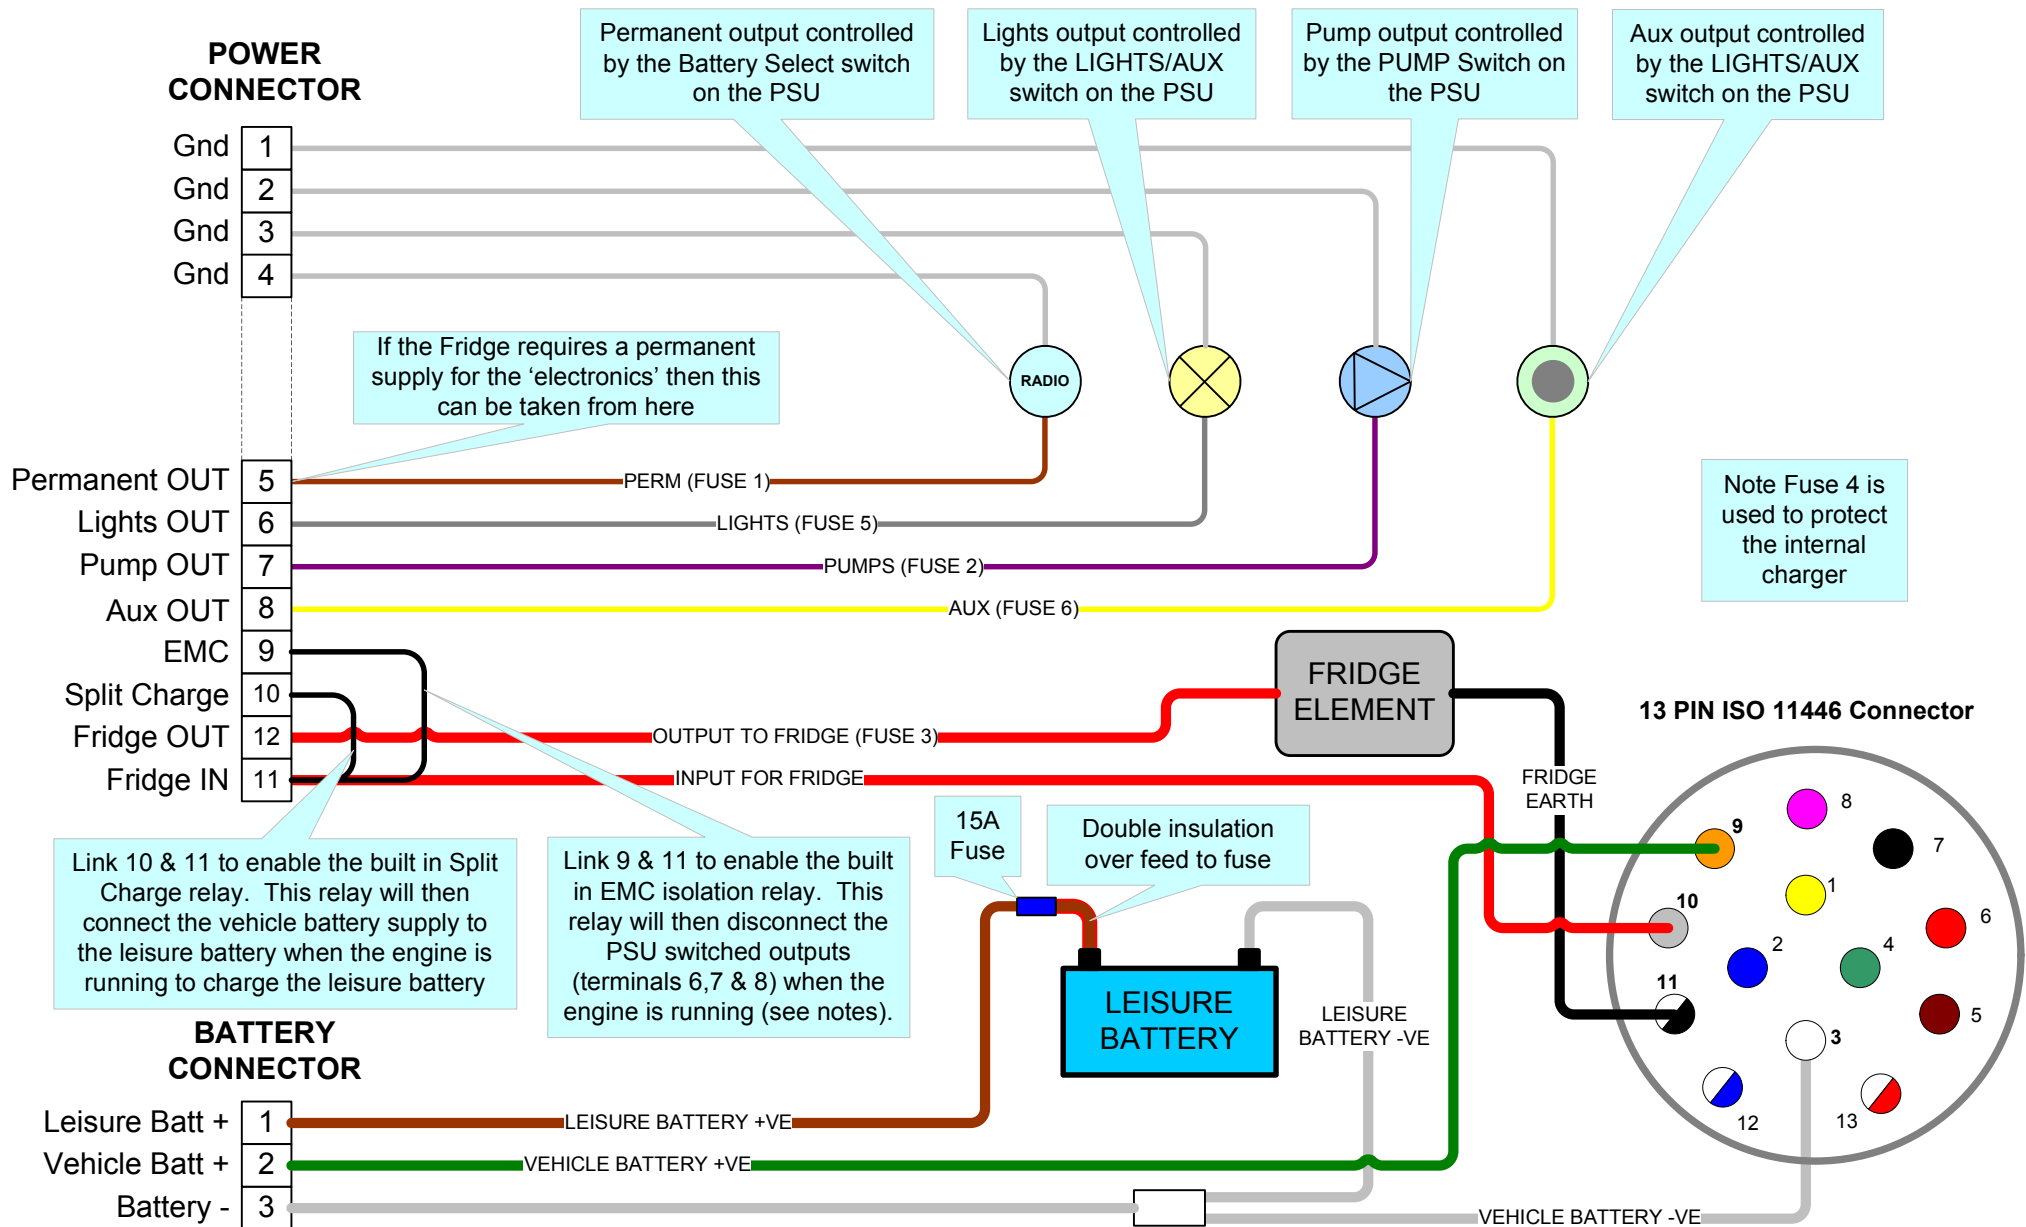

# 12v Installation – Caravan with 13 core cable

# 12v Installation – Caravan with 12S 7 core cable

# 12v Installation – Motorhome Installation with Evaporation Fridge Relay with Alternator connection

### 230V Installation

Earth Bond

230V Input

MCB 3 Output

MCB 2 Output

MCB 1 Output