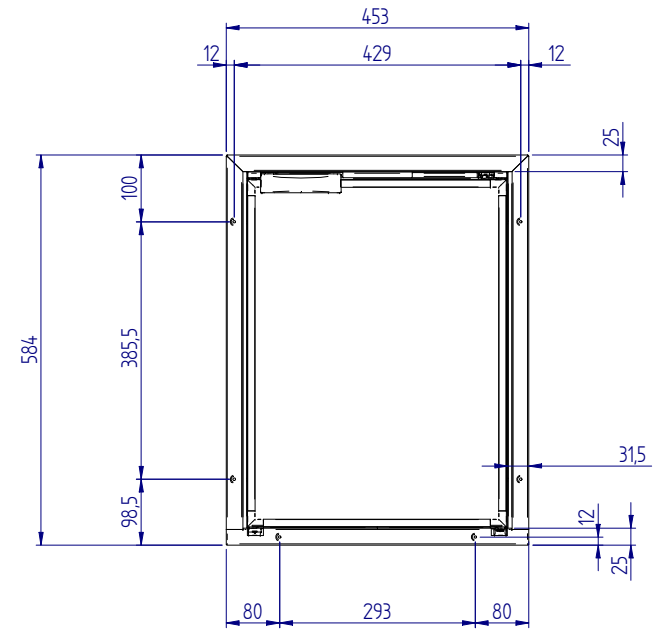

C39i

STANDARD VERSION (overall dimension)

front

side

top

MOUNTING FLANGE VERSION (built-in dimension)

DOOR INSIDE

DOOR OUTSIDE

STANDARD VERSION (built-in dimension)