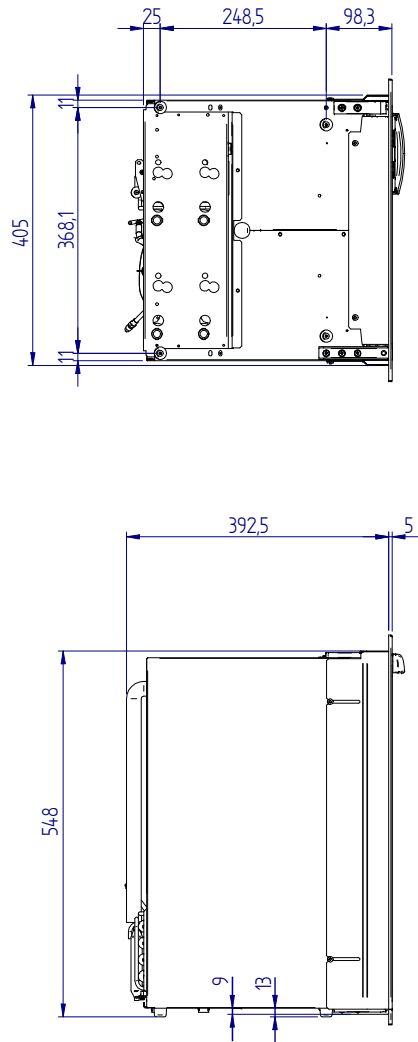

C39i

STANDARD VERSION (overall dimension)

front

side

top

MOUNTING FLANGE VERSION (built-in dimension)

DOOR INSIDE

DOOR OUTSIDE

STANDARD VERSION (built-in dimension)