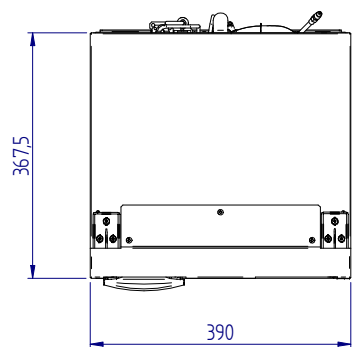

C39i

STANDARD VERSION (overall dimension)

front

side

top

MOUNTING FLANGE VERSION (built-in dimension)

DOOR INSIDE

DOOR OUTSIDE

STANDARD VERSION (built-in dimension)