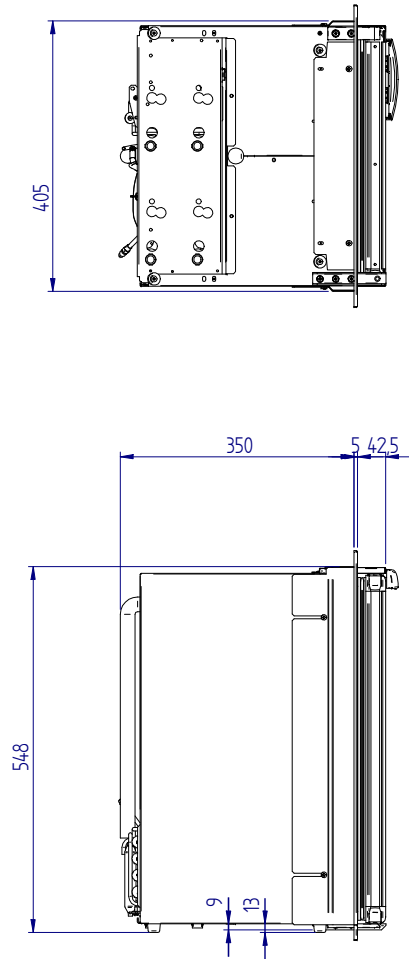

C39i

STANDARD VERSION (overall dimension)

front

side

top

MOUNTING FLANGE VERSION (built-in dimension)

DOOR INSIDE

DOOR OUTSIDE

STANDARD VERSION (built-in dimension)