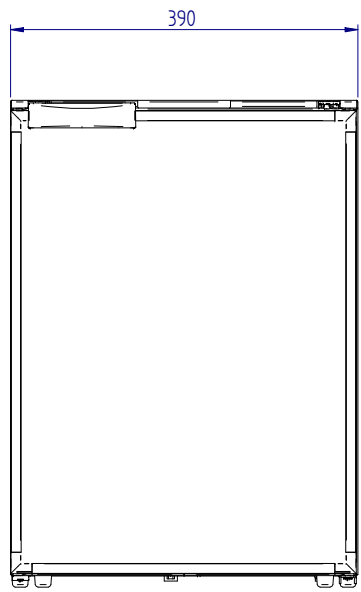

C39i

STANDARD VERSION (overall dimension)

front

side

top

MOUNTING FLANGE VERSION (built-in dimension)

DOOR INSIDE

DOOR OUTSIDE

STANDARD VERSION (built-in dimension)