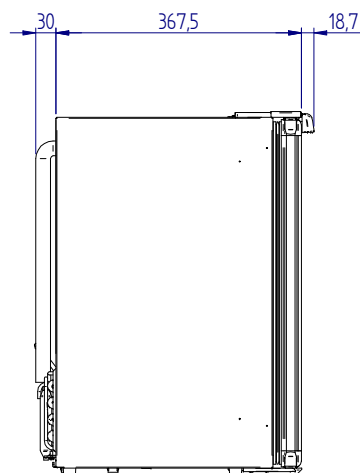

C39i

STANDARD VERSION (overall dimension)

front

side

top

MOUNTING FLANGE VERSION (built-in dimension)

DOOR INSIDE

DOOR OUTSIDE

STANDARD VERSION (built-in dimension)