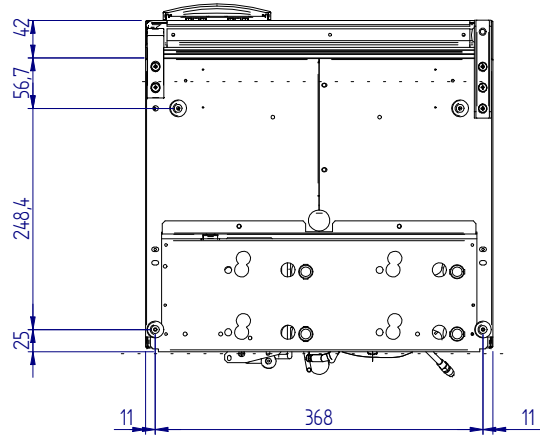

C39i

STANDARD VERSION (overall dimension)

front

side

top

MOUNTING FLANGE VERSION (built-in dimension)

DOOR INSIDE

DOOR OUTSIDE

STANDARD VERSION (built-in dimension)