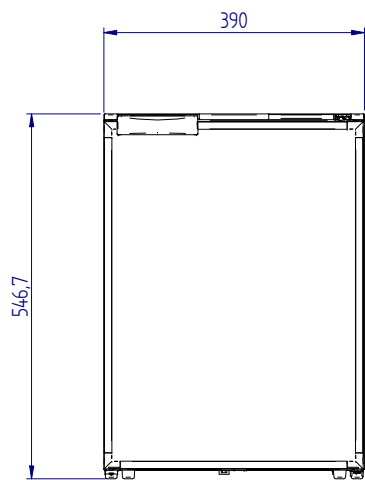

C39i

STANDARD VERSION (overall dimension)

front

side

top

MOUNTING FLANGE VERSION (built-in dimension)

DOOR INSIDE

DOOR OUTSIDE

STANDARD VERSION (built-in dimension)